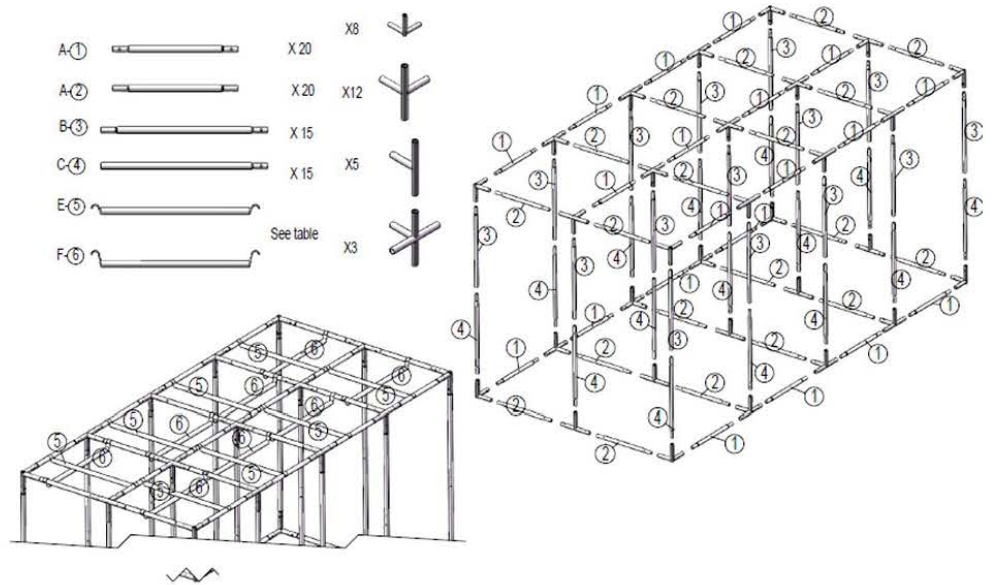

TENT SIZE (INCH/ CM)	Tube-1(A)	Tube-2(A)	Tube-3(B)	Tube-4(C)	Tube-5(E)	Tube-6(F)
96x192x80" / 240x480x200	x20	x20	x15	x15	x8	x8
120x240x80" / 300x600x200	x20	x20	x15	x15	x8	x8