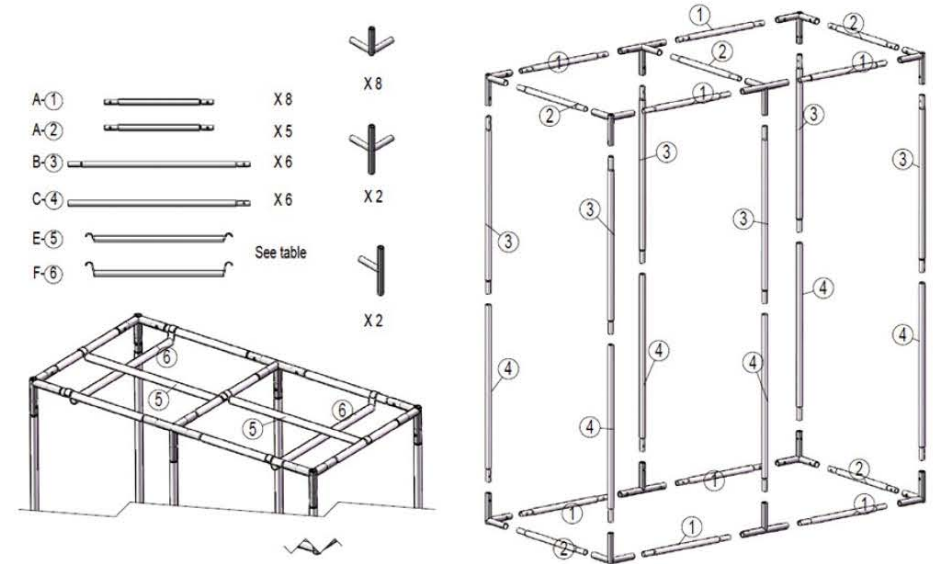

Grow Tent Assembly Instructions

1 Connect the grow tent framework ensuring that the poles are seated properly in the corner connectors. It may be necessary to gently twist the poles back and forth until the connection tabs pop-out and lock into place.

TENT SIZE (INCH/ CM)	Tube-1(A)	Tube-2(A)	Tube-3(B)	Tube-4(C)	Tube-5(E)	Tube-6(F)
16x16x48" / 40x40x120	x4	x4	x4	x4	x1	x1
20x20x40" / 50x50x100	x4	x4	x4	x4	x1	x1
24x24x24" / 60x60x60	x4	x4	x4	x0	x1	x1
24x24x48" / 60x60x120	x4	x4	x4	x4	x1	x1
24x24x56" / 60x60x140	x4	x4	x4	x4	x1	x1
24x24x64" / 60x60x160	x4	x4	x4	x4	x1	x1
24x24x80" / 60x60x200	x4	x4	x4	x4	x1	x2
32x32x64" / 80x80x160	x4	x4	x4	x4	x1	x1
32x32x72" / 80x80x180	x4	x4	x4	x4	x1	x1
32x32x80" / 80x80x200	x4	x4	x4	x4	x1	x2
36x24x40" / 90x60x100	x4	x4	x4	x0	x1	x1
36x36x72" / 90x90x180	x4	x4	x4	x4	x1	x2
36x36x80" / 90x90x200	x4	x4	x4	x4	x1	x2
40x40x72" / 100x100x180	x4	x4	x4	x4	x1	x2
40x40x80" / 100x100x200	x4	x4	x4	x4	x1	x2
48x24x40" / 120x60x100	x4	x4	x4	x0	x1	x2
48x24x48" / 120x60x120	x4	x4	x4	x0	x1	x2
48x24x60" / 120x60x150	x4	x4	x4	x4	x1	x2
48x24x64" / 120x60x160	x4	x4	x4	x4	x1	x2
48x24x72" / 120x60x180	x4	x4	x4	x4	x1	x2
48x48x80" / 120x120x200	x4	x4	x4	x4	x1	x2
48x48x86" / 120x120x215	x4	x4	x4	x4	x1	x2
56x56x80" / 140x140x200	x4	x4	x4	x4	x1	x2
60x36x80" / 150x90x200	x4	x4	x4	x4	x1	x2
60x60x80" / 150x150x200	x4	x4	x4	x4	x1	x2
60x60x86" / 150x150x215	x4	x4	x4	x4	x1	x2

TENT SIZE (INCH/ CM)	Tube-1(A)	Tube-2(A)	Tube-3(B)	Tube-4(C)	Tube-5(E)	Tube-6(F)
80x40x80" / 200x100x200	x8	x5	x6	x6	x2	x2
96x48x80" / 240x120x200	x8	x5	x6	x6	x2	x2
112x56x80" / 280x140x200	x8	x5	x6	x6	x2	x2
120x60x80" / 300x150x200	x8	x5	x6	x6	x2	x2

TENT SIZE (INCH/ CM)	Tube-1(A)	Tube-2(A)	Tube-3(B)	Tube-4(C)	Tube-5(E)	Tube-6(F)
80x80x80" / 200x200x200	x10	x12	x9	x9	x4	x4
96x96x80" / 240x240x200	x10	x12	x9	x9	x4	x4
96x144x80" / 240x360x200	x10	x12	x9	x9	x4	x4
120x80x80" / 300x200x200	x10	x12	x9	x9	x4	x4
120x120x80" / 300x300x200	x10	x12	x9	x9	x4	x4