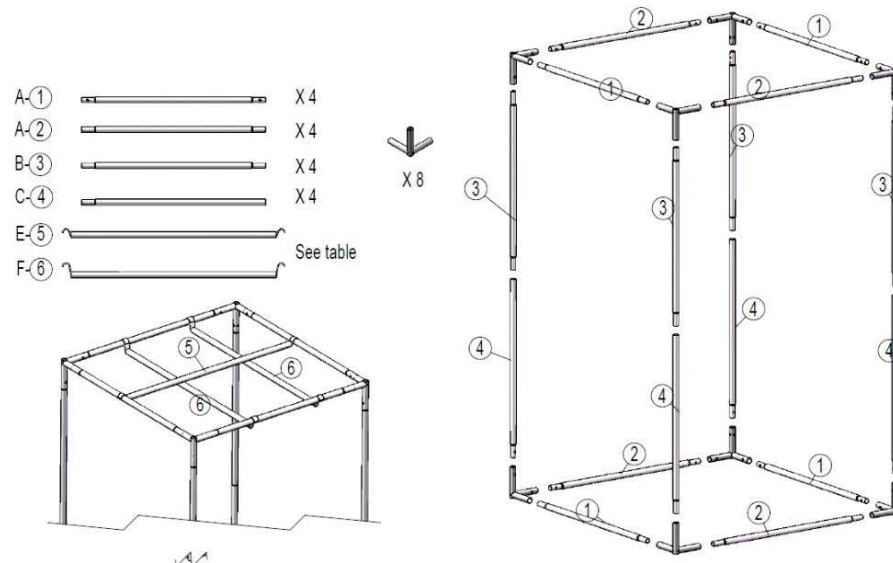

Grow Tent Assembly Instructions

1 Connect the grow tent framework ensuring that the poles are seated properly in the corner connectors. It may be necessary to gently twist the poles back and forth until the connection tabs pop-out and lock into place.

TENT SIZE (INCH/ CM)	Tube-1(A)	Tube-2(A)	Tube-3(B)	Tube-4(C)	Tube-5(E)	Tube-6(F)
16x16x48" / 40x40x120	x4	x4	x4	x4	x1	x1
20x20x40" / 50x50x100	x4	x4	x4	x4	x1	x1
24x24x24" / 60x60x60	x4	x4	x4	x0	x1	x1
24x24x48" / 60x60x120	x4	x4	x4	x4	x1	x1
24x24x56" / 60x60x140	x4	x4	x4	x4	x1	x1
24x24x64" / 60x60x160	x4	x4	x4	x4	x1	x1
24x24x80" / 60x60x200	x4	x4	x4	x4	x1	x2
32x32x64" / 80x80x160	x4	x4	x4	x4	x1	x1
32x32x72" / 80x80x180	x4	x4	x4	x4	x1	x1
32x32x80" / 80x80x200	x4	x4	x4	x4	x1	x2
36x24x40" / 90x60x100	x4	x4	x4	x0	x1	x1
36x36x72" / 90x90x180	x4	x4	x4	x4	x1	x2
36x36x80" / 90x90x200	x4	x4	x4	x4	x1	x2
40x40x72" / 100x100x180	x4	x4	x4	x4	x1	x2
40x40x80" / 100x100x200	x4	x4	x4	x4	x1	x2
48x24x40" / 120x60x100	x4	x4	x4	x0	x1	x2
48x24x48" / 120x60x120	x4	x4	x4	x0	x1	x2
48x24x60" / 120x60x150	x4	x4	x4	x4	x1	x2
48x24x64" / 120x60x160	x4	x4	x4	x4	x1	x2
48x24x72" / 120x60x180	x4	x4	x4	x4	x1	x2
48x48x80" / 120x120x200	x4	x4	x4	x4	x1	x2
48x48x86" / 120x120x215	x4	x4	x4	x4	x1	x2
56x56x80" / 140x140x200	x4	x4	x4	x4	x1	x2
60x36x80" / 150x90x200	x4	x4	x4	x4	x1	x2
60x60x80" / 150x150x200	x4	x4	x4	x4	x1	x2
60x60x86" / 150x150x215	x4	x4	x4	x4	x1	x2

TENT SIZE (INCH/ CM)	Tube-1(A)	Tube-2(A)	Tube-3(B)	Tube-4(C)	Tube-5(E)	Tube-6(F)
80x40x80" / 200x100x200	x8	x5	x6	x6	x2	x2
96x48x80" / 240x120x200	x8	x5	x6	x6	x2	x2
112x56x80" / 280x140x200	x8	x5	x6	x6	x2	x2
120x60x80" / 300x150x200	x8	x5	x6	x6	x2	x2

TENT SIZE (INCH/ CM)	Tube-1(A)	Tube-2(A)	Tube-3(B)	Tube-4(C)	Tube-5(E)	Tube-6(F)
80x80x80" / 200x200x200	x10	x12	x9	x9	x4	x4
96x96x80" / 240x240x200	x10	x12	x9	x9	x4	x4
96x144x80" / 240x360x200	x10	x12	x9	x9	x4	x4
120x80x80" / 300x200x200	x10	x12	x9	x9	x4	x4
120x120x80" / 300x300x200	x10	x12	x9	x9	x4	x4