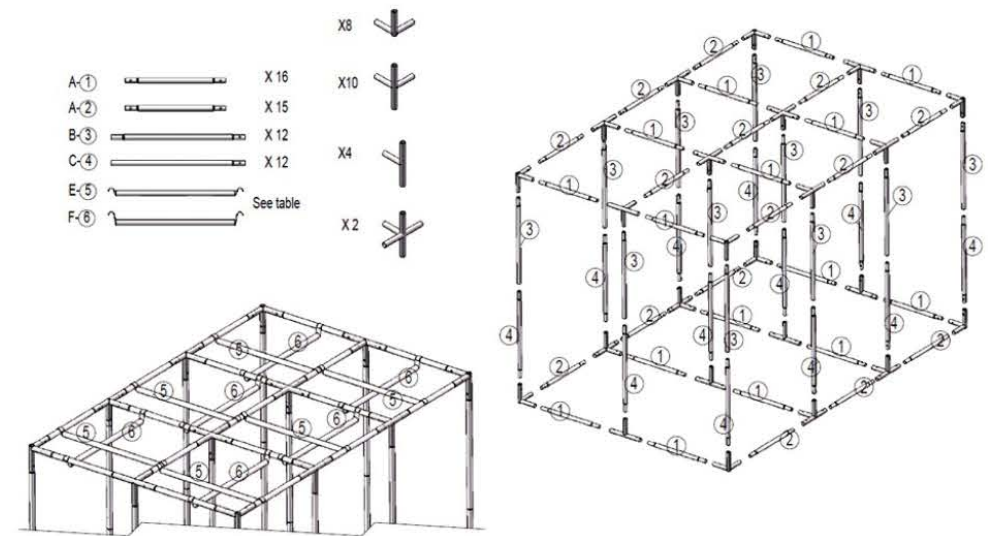

TENT SIZE (INCH/ CM)	Tube-1(A)	Tube-2(A)	Tube-3(B)	Tube-4(C)	Tube-5(E)	Tube-6(F)
96x144x80" / 240x360x200	x16	x15	x12	x12	x6	x6
120x180x80" / 300x450x200	x16	x15	x12	x12	x6	x6
160x80x80" / 400x200x200	x16	x15	x12	x12	x6	x6