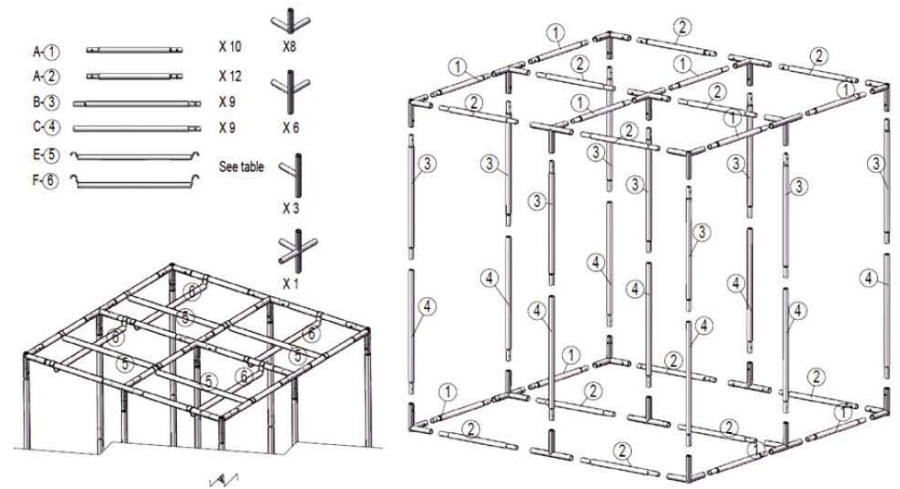

Grow Tent Assembly Instructions

1 Connect the grow tent framework ensuring that the poles are seated properly in the corner connectors. It may be necessary to gently twist the poles back and forth until the connection tabs pop-out and lock into place.

TENT SIZE (INCH/ CM)	Tube-1(A)	Tube-2(A)	Tube-3(B)	Tube-4(C)	Tube-5(E)	Tube-6(F)
16x16x48" / 40x40x120	x4	x4	x4	x4	x1	x1
20x20x40" / 50x50x100	x4	x4	x4	x4	x1	x1
24x24x24" / 60x60x60	x4	x4	x4	x0	x1	x1
24x24x48" / 60x60x120	x4	x4	x4	x4	x1	x1
24x24x56" / 60x60x140	x4	x4	x4	x4	x1	x1
24x24x64" / 60x60x160	x4	x4	x4	x4	x1	x1
24x24x80" / 60x60x200	x4	x4	x4	x4	x1	x2
32x32x64" / 80x80x160	x4	x4	x4	x4	x1	x1
32x32x72" / 80x80x180	x4	x4	x4	x4	x1	x1
32x32x80" / 80x80x200	x4	x4	x4	x4	x1	x2
36x24x40" / 90x60x100	x4	x4	x4	x0	x1	x1
36x36x72" / 90x90x180	x4	x4	x4	x4	x1	x2
36x36x80" / 90x90x200	x4	x4	x4	x4	x1	x2
40x40x72" / 100x100x180	x4	x4	x4	x4	x1	x2
40x40x80" / 100x100x200	x4	x4	x4	x4	x1	x2
48x24x40" / 120x60x100	x4	x4	x4	x0	x1	x2
48x24x48" / 120x60x120	x4	x4	x4	x0	x1	x2
48x24x60" / 120x60x150	x4	x4	x4	x4	x1	x2
48x24x64" / 120x60x160	x4	x4	x4	x4	x1	x2
48x24x72" / 120x60x180	x4	x4	x4	x4	x1	x2
48x48x80" / 120x120x200	x4	x4	x4	x4	x1	x2
48x48x86" / 120x120x215	x4	x4	x4	x4	x1	x2
56x56x80" / 140x140x200	x4	x4	x4	x4	x1	x2
60x36x80" / 150x90x200	x4	x4	x4	x4	x1	x2
60x60x80" / 150x150x200	x4	x4	x4	x4	x1	x2
60x60x86" / 150x150x215	x4	x4	x4	x4	x1	x2

TENT SIZE (INCH/ CM)	Tube-1(A)	Tube-2(A)	Tube-3(B)	Tube-4(C)	Tube-5(E)	Tube-6(F)
80x40x80" / 200x100x200	x8	x5	x6	x6	x2	x2
96x48x80" / 240x120x200	x8	x5	x6	x6	x2	x2
112x56x80" / 280x140x200	x8	x5	x6	x6	x2	x2
120x60x80" / 300x150x200	x8	x5	x6	x6	x2	x2

TENT SIZE (INCH/ CM)	Tube-1(A)	Tube-2(A)	Tube-3(B)	Tube-4(C)	Tube-5(E)	Tube-6(F)
80x80x80" / 200x200x200	x10	x12	x9	x9	x4	x4
96x96x80" / 240x240x200	x10	x12	x9	x9	x4	x4
96x144x80" / 240x360x200	x10	x12	x9	x9	x4	x4
120x80x80" / 300x200x200	x10	x12	x9	x9	x4	x4
120x120x80" / 300x300x200	x10	x12	x9	x9	x4	x4